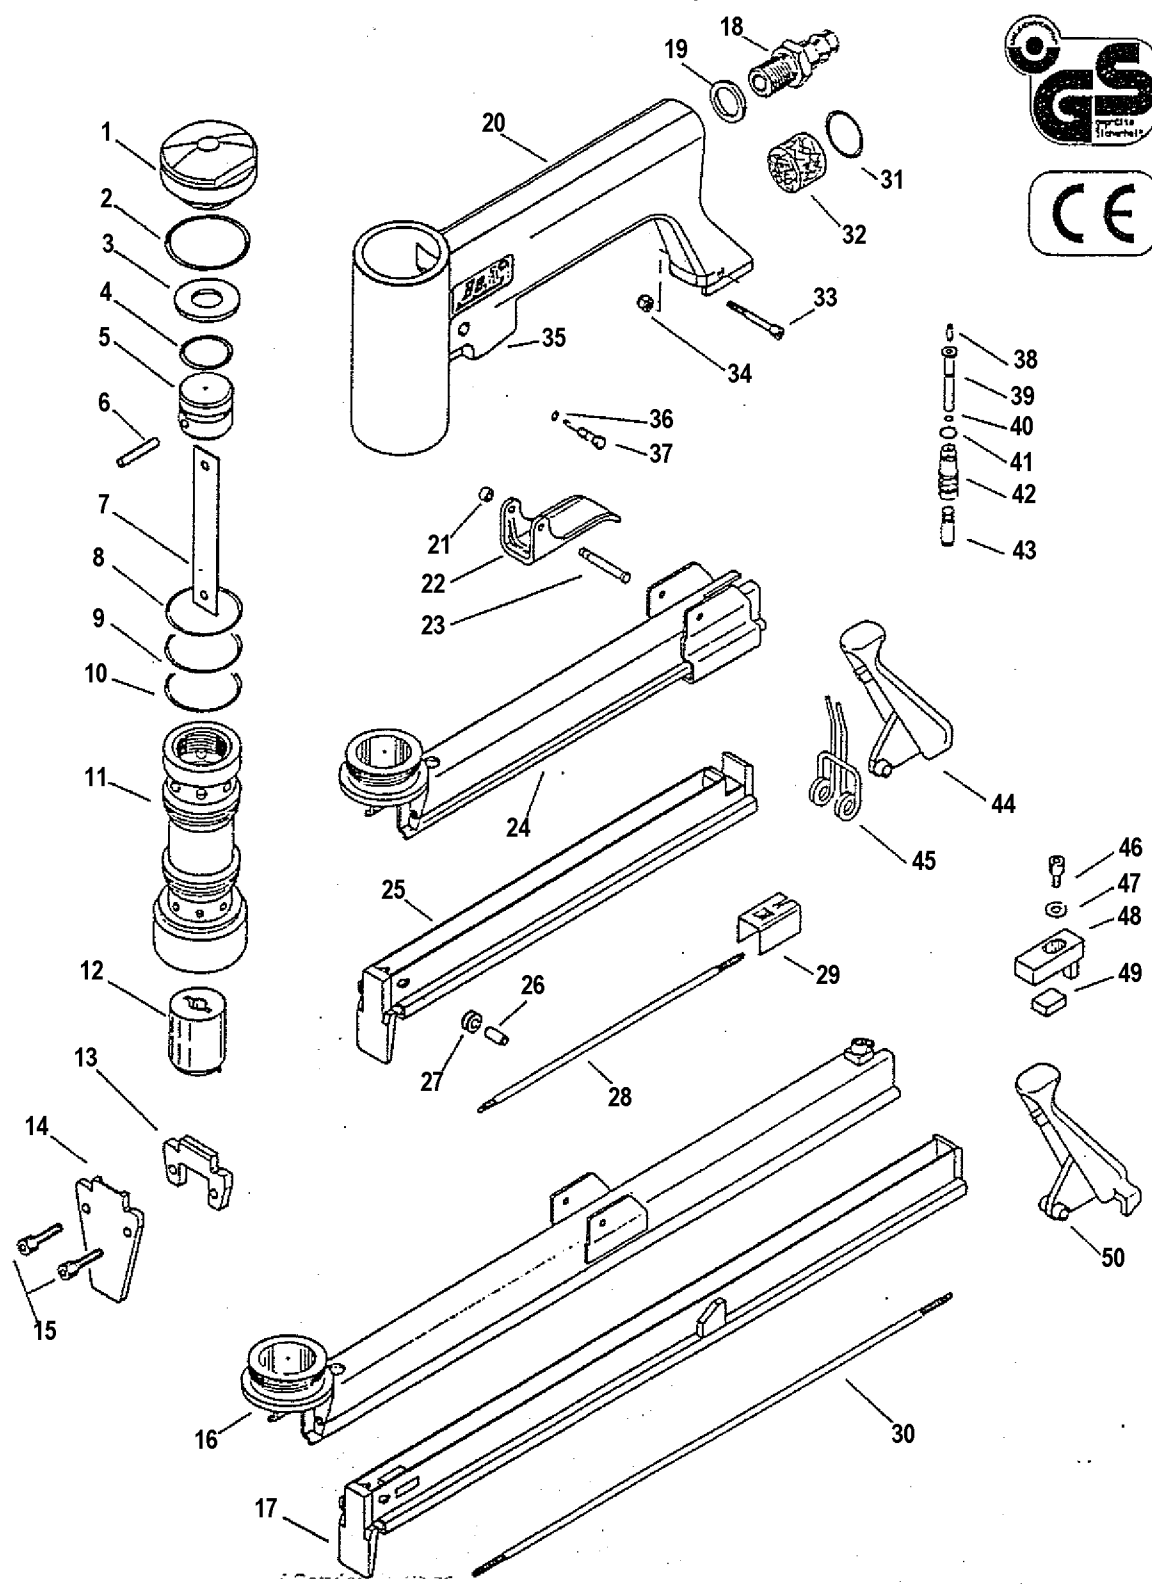

Typ  
Type  
Tipo

380/16-450 A  
380/16-450 AL

(Art.-Nr. 2145051000, Standardgerät/Basic model)  
(Art.-Nr. 2145055000, Langmagazin/Long magazine)

BA-T450A  
BA-T450ALM

## Parts List for 380/16-450 A Type 0

| Item Number | Part Number   | Description          | Qty Required |
|-------------|---------------|----------------------|--------------|
| 28          | BA-2000001280 | BAR SPRING           | 1            |
| 29          | BA-2040001511 | FEEDER BARS          | 1            |
| 30          | 000000-00     | No Longer Available  | 1            |
| 31          | BA-600170     | O-RING               | 1            |
| 32          | BA-2045050130 | EXHAUST MUFFLER      | 1            |
| 33          | 000000-00     | No Longer Available  | 1            |
| 34          | BA-629210     | LOCKING PAWL BOLT NU | 1            |
| 35          | BA-2045050400 | COMPLETE AUTO VALVE  | 1            |
| 36          | BA-600920     | O-RING               | 1            |
| 37          | 000000-00     | No Longer Available  | 1            |
| 38          | BA-689080     | SPRING               | 1            |
| 39          | BA-2045050581 | VALVE STEM           | 1            |
| 40          | BA-600920     | O-RING               | 1            |
| 41          | BA-600760     | O-RING               | 1            |
| 42          | BA-2045050571 | VALVE SLEEVE         | 1            |
| 43          | BA-689090     | SPRING               | 1            |
| 44          | 000000-00     | No Longer Available  | 1            |
| 45          | 000000-00     | No Longer Available  | 1            |
| 46          | 000000-00     | No Longer Available  | 1            |
| 47          | 000000-00     | No Longer Available  | 1            |
| 48          | 000000-00     | No Longer Available  | 1            |
| 49          | BA-2045005390 | STOP BUMPER          | 1            |
| 50          | BA-2045005650 | LOCKING PAWL         | 1            |